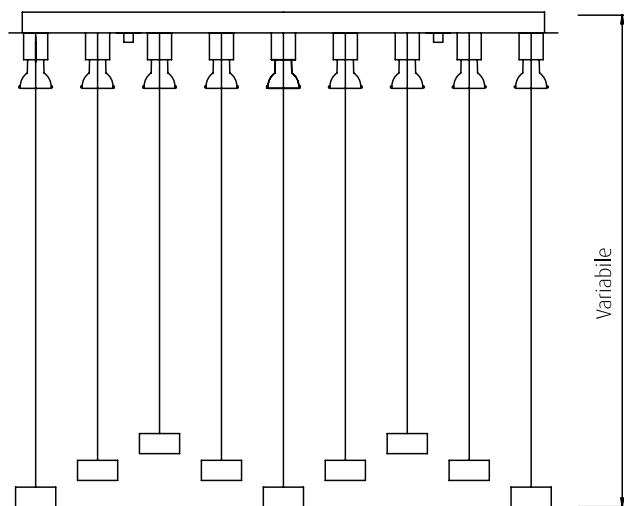

COD. 706/PG9

Lampada a sospensione pianoforte 9 barre grandi da 750 mm in cristallo ottico lavorato a mano con finitura trasparente e nero. Struttura in acciaio lucido.

Suspension lamp piano 9 big bars 750 mm crystal optical handmade finishing with transparent and black. Structure in polished steel.

Vedi pag. / page 31

COD. 706/PP9

Lampada a sospensione pianoforte 9 barre piccole da 450 mm in cristallo ottico lavorato a mano con finitura trasparente. Struttura in acciaio lucido.

Suspension lamp piano 9 big bar 450 mm crystal optical handmade finishing with transparent and black. Structure in polished steel.

Vedi pag. / page 31