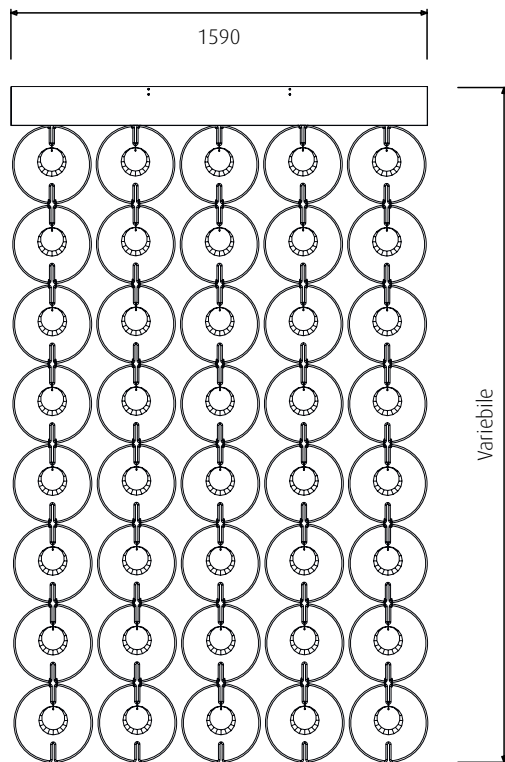

Structure in polished steel small ceiling lamp.

LED GU10-6 x 9W
GU10-6 x 50W

COD. 708/KP

Kit anello cromato e particolare in cristallo ottico lavorato a mano con finitura trasparente.

Chromed ring kits and special optical glass with, handmade finishing transparent.