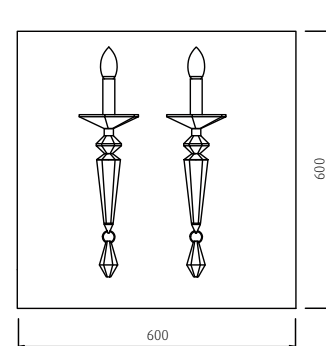

COD. 709/AP2

Lampada da parete con particolari in cristallo ottico lavorato a mano. Struttura in metallo cromato/acciaio Inox.
Wall lamp with optical handmade crystal. Structure in metal chrome/polished iron.