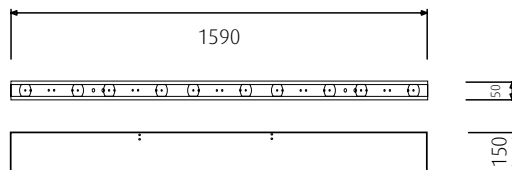

Structure in polished steel small ceiling lamp.

LED GU10-6 x 9W
GU10-6 x 50W

COD. 708/KP

Kit anello cromato e particolare in cristallo ottico lavorato a mano con finitura trasparente.

Chromed ring kits and special optical glass with, handmade finishing transparent.