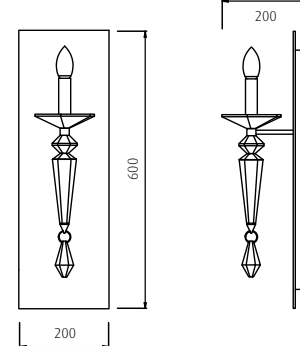

COD. 709/AP1

Lampada da parete con particolari in cristallo ottico lavorato a mano. Struttura in metallo cromato/acciaio Inox.
Wall lamp with optical handmade crystal. Structure in metal chrome/polished iron.

**COD. 709/S10
COD. 709/S6**

Lampada a sospensione 6 o 10 luci con particolari in cristallo ottico lavorato a mano. Struttura in metallo cromato/acciaio Inox.
Suspension lamp 6 or 10 lights with optical handmade crystal. Structure in metal chrome/polished iron.