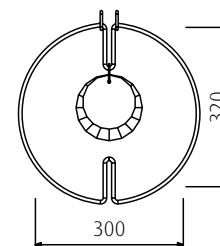

COD. 708/KG

Kit anello cromato e particolare in cristallo ottico lavorato a mano con finitura trasparente.

Chromed ring kits and special optical glass with, handmade finishing transparent.