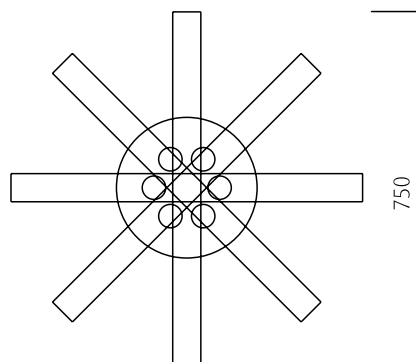

COD. 706/SG4

Lampada a sospensione spirale 4 barre grandi da 750 mm in cristallo ottico lavorato a mano con finitura trasparente e nero. Struttura in acciaio lucido.

Spiral suspension lamp 4 big bars of 750 mm optical crystal with handmade finitura transparent and black. Structure in polished steel.

LED GU10-6 x 9W
GU10 - 6 x 50W max

Vedi pag. / page 29

COD. 706/SP4

Lampada a sospensione spirale 4 barre piccole da 450 mm in cristallo ottico lavorato a mano con finitura trasparente. Struttura in acciaio lucido.

Spiral suspension lamp 4 small bars of 450 mm optical crystal with handmade finitura transparent and black. Structure in polished steel.

LED GU10-6 x 9W
GU10 - 6 x 50W max

Vedi pag. / page 29