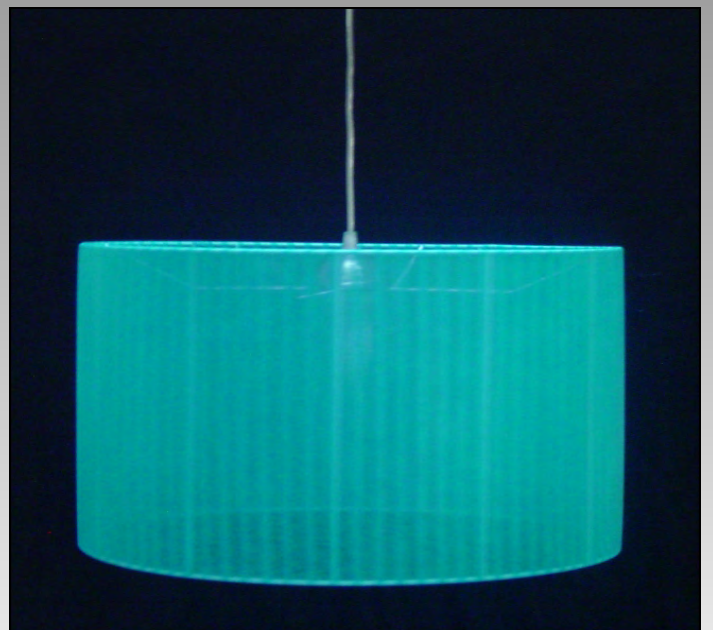

REF. SU 153
Alt. 82 cm x Larg. 50 cm
ABJ 50x50x30cm
1xE27