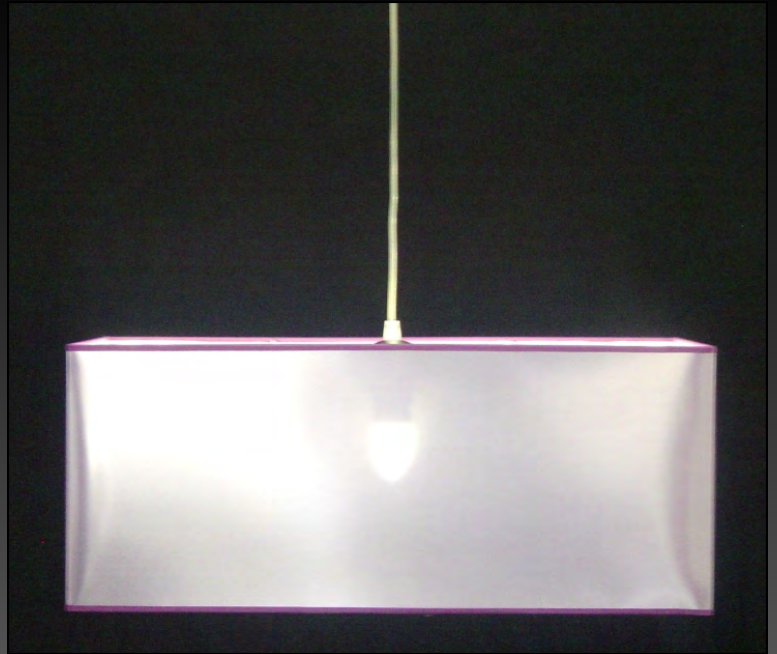

REF. S107
Alt. 80 cm x Larg. 40 cm
1xE27

REF. CT 141
Alt. 61 cm x Larg. 72 cm
6xE14

Style

REF. CT 142
Alt. 61 cm x Larg. 82 cm
6xE14

Style

REF.SU 149
Alt. 80 cm x Larg. 60 cm
ABJ com tampa 60x25x25cm
1xE27