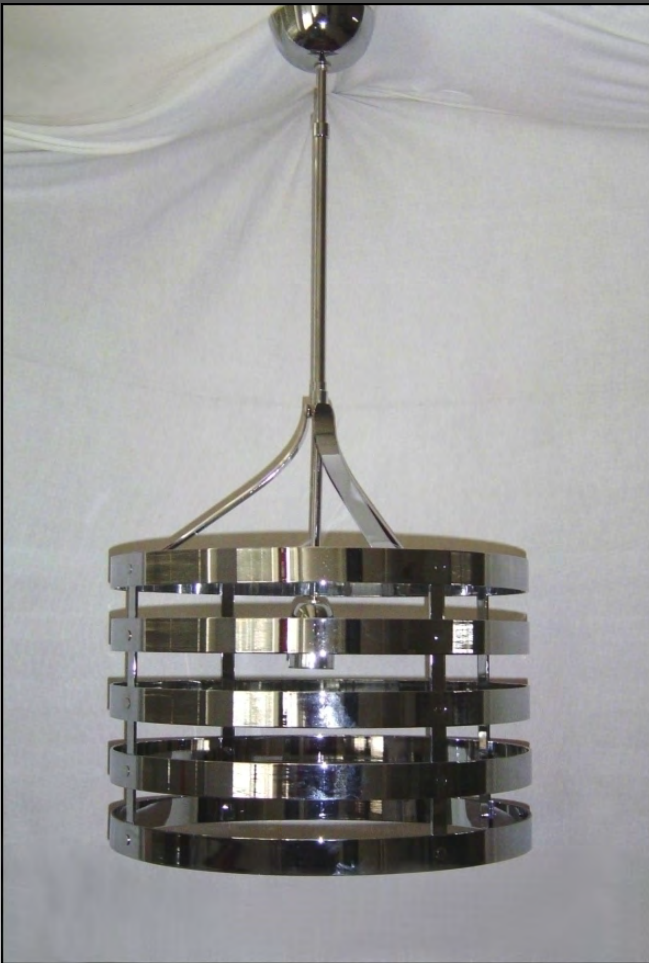

REF. SU078
Alt. 85 cm x Larg. 45 cm
1xE27

Style

REF. SU079
Alt. 80 cm x Larg. 50 cm
1xE27

REF. SU080
Alt. 80 cm x Larg. 45 cm
1xE27

REF. SU098 OVAL
Alt. 80 cm x Larg. 45 cm
1xE27

Style

REF. SU090 REDONDO
Alt. 80 cm x Larg. 40 cm
1xE27