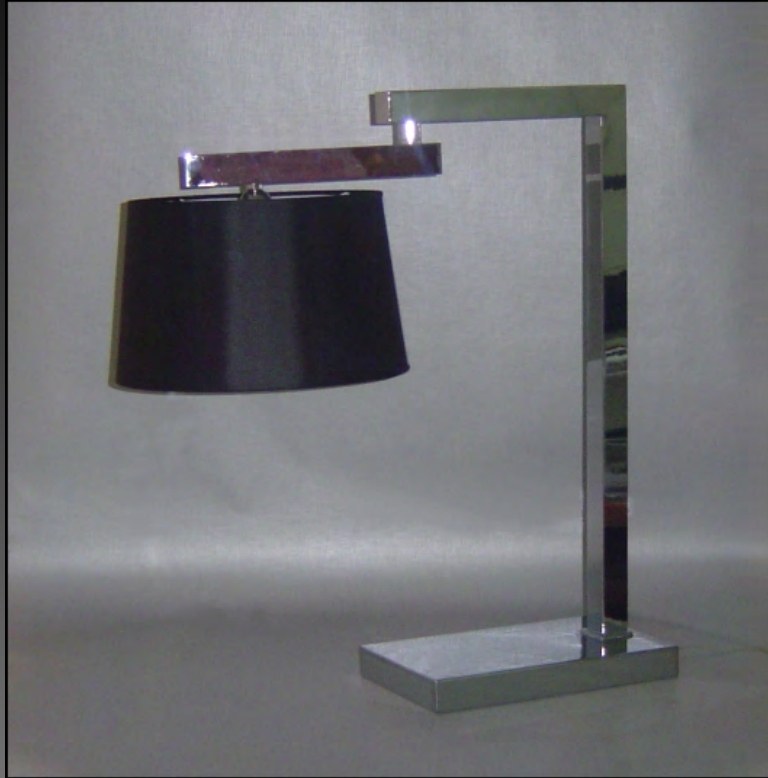

Style

REF. CM 169 ARTICULÁVEL
Alt. 75 cm x Larg mínima 47 cm – Larg. Máxima 64 cm
1xE27
ABJ 35 cm